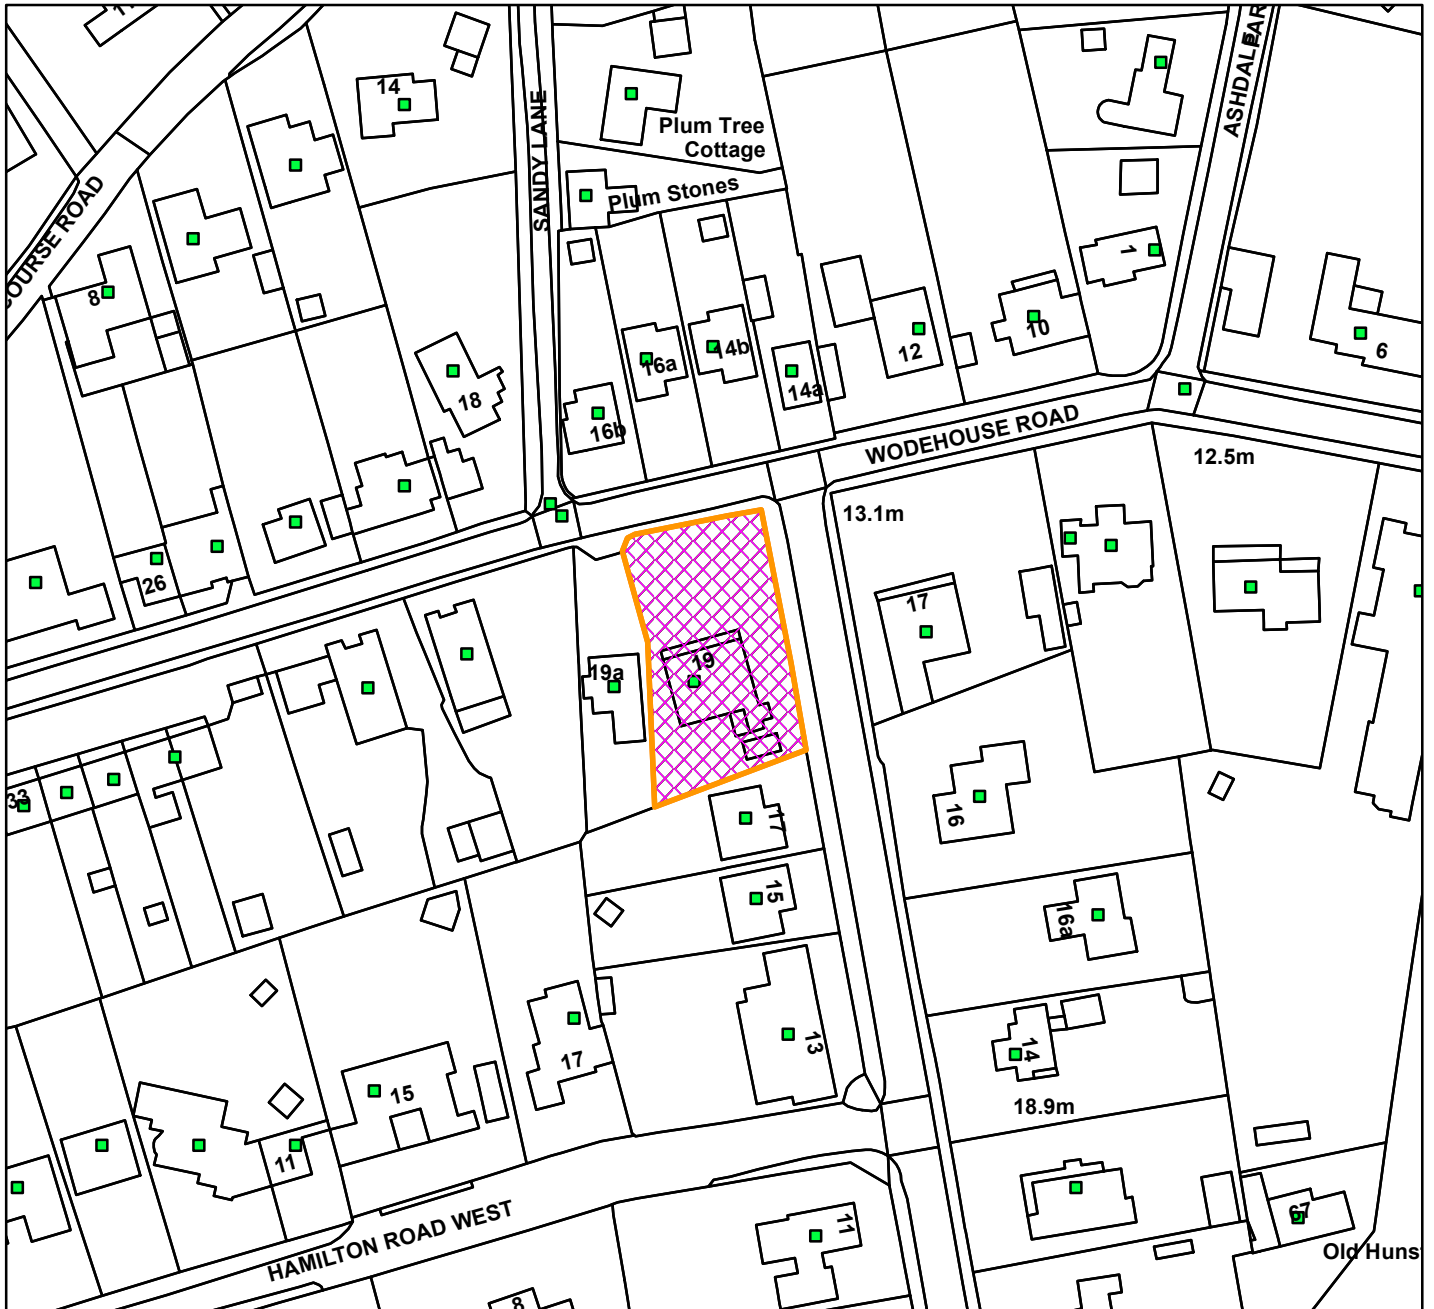

24.00143.F

White Cottage, 19 Wodehouse Road, Old Hunstanton, Hunstanton PE36 6JW

Scale: 1:1,250

Reproduced from the Ordnance Survey map with permission of the Controller of Her Majesty's Stationery Office © Crown Copyright 2012.

Unauthorised reproduction infringes Crown Copyright and may lead to prosecution or civil proceedings.

Organisation	BCKLWN
Department	Department
Comments	Not Set
Date	19/11/2024
MSA Number	0100024314